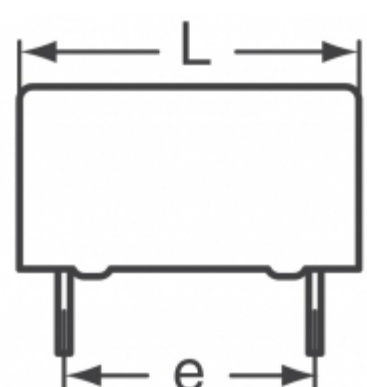

**B32676G4106K000**

**Part Number:** [B32676G4106K000](#)  
**Manufacturer:** [EPCOS](#)  
**Description:** CAP FILM 10UF 10% 450VDC RADIAL  
**Data sheet:** [B32674-B32678 Series](#)

**RoHS Status:** Lead free / RoHS Compliant  
**Ship From:** Hong Kong  
**Shipment Way:** DHL/Fedex/TNT/UPS/EMS

<b>Part Number</b>	B32676G4106K000	<b>Manufacturer</b>	<a href="#">EPCOS</a>
<b>Description</b>	CAP FILM 10UF 10% 450VDC RADIAL	<b>Lead Free Status / RoHS Status</b>	Lead free / RoHS Compliant
<b>Quantity Available</b>	21736 pcs	<b>Data sheet</b>	<a href="#">B32674-B32678 Series</a>
<b>Category</b>	<a href="#">Capacitors</a>	<b>Voltage Rating - DC</b>	450V
<b>Voltage Rating - AC</b>	-	<b>Tolerance</b>	±10%
<b>Termination</b>	PC Pins	<b>Size / Dimension</b>	1.654" L x 0.787" W (42.00mm x 20.00mm)
<b>Series</b>	B32676	<b>Ratings</b>	-
<b>Packaging</b>	Bulk	<b>Package / Case</b>	Radial
<b>Other Names</b>	495-3005 B32676G4106K	<b>Operating Temperature</b>	-40°C ~ 105°C
<b>Mounting Type</b>	Through Hole	<b>Moisture Sensitivity Level (MSL)</b>	1 (Unlimited)
<b>Lead Spacing</b>	1.476" (37.50mm)	<b>Lead Free Status / RoHS Status</b>	Lead free / RoHS Compliant
<b>Height - Seated (Max)</b>	1.555" (39.50mm)	<b>Features</b>	Long Life
<b>Dielectric Material</b>	Polypropylene (PP), Metallized	<b>Detailed Description</b>	10µF Film Capacitor 450V Polypropylene (PP), Metallized Radial
<b>Capacitance</b>	10µF	<b>Applications</b>	DC Link, DC Filtering